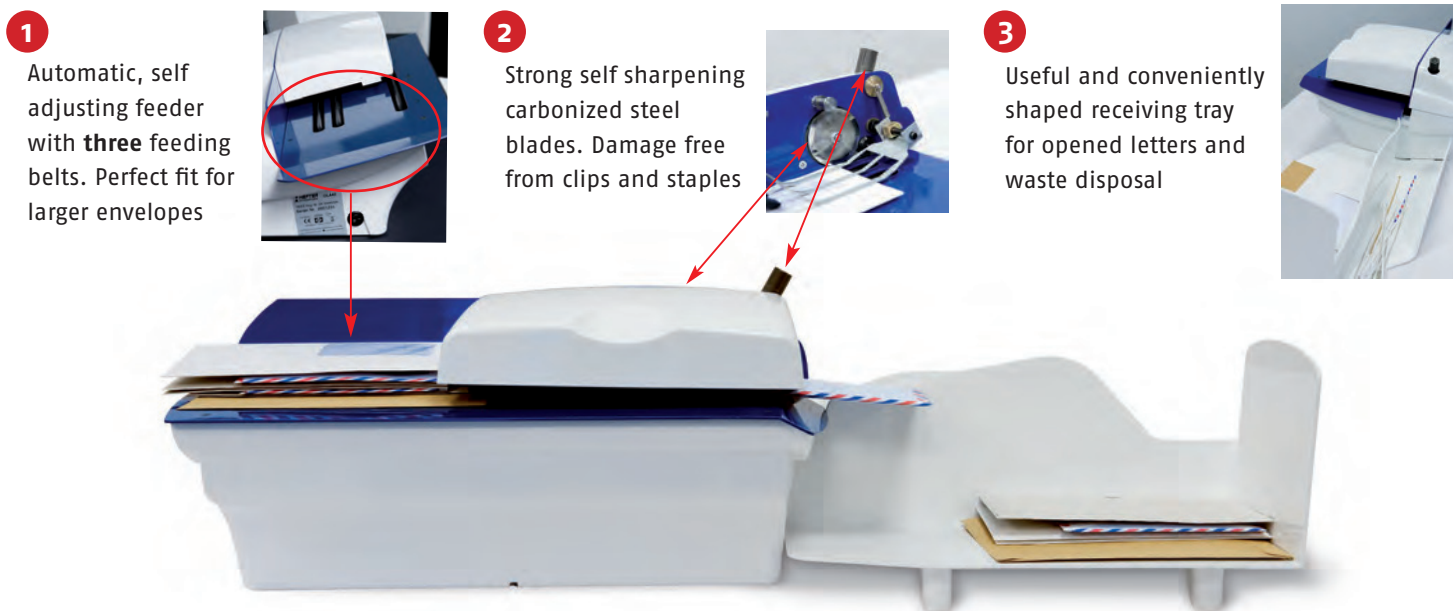

LO 440

AUTOMATIC LETTER OPENER

**ECONOMICAL, FAST, RELIABLE
COMPACT SOLUTION**

LO 440 AUTOMATIC LETTER OPENER

HIGH PERFORMANCE AND LIGHTENING FAST RESULTS

The LO 440 letter opener is the perfect solution for small to mid-size companies. Make quick work of processing mail with this efficient, automatic letter opener. At a speed of up to 25,000 pieces per hour, this machine makes the chore of daily mail opening a breeze. Take advantage of everything this letter opener has to offer:

- ▶ Large envelope hopper with automatic, self adjusting envelope feed for envelope sizes up to 10" x 14"
- ▶ Cutting technology: Precise opening from the very left to the very right edge
- ▶ Reliable opening of large formats and thick letters up to 3/8" (10 mm), including overnight letter envelopes
- ▶ Quick and infinitely variable operator adjustments of the cutting depth
- ▶ Easy, trouble-free operation

1
Automatic, self adjusting feeder with **three** feeding belts. Perfect fit for larger envelopes

2
Strong self sharpening carbonized steel blades. Damage free from clips and staples

3
Useful and conveniently shaped receiving tray for opened letters and waste disposal

SPECIFICATIONS

Envelope Thickness	3/8" (10mm)
Maximum Envelopes Size	10" x 14"
Performance	Up to 420 envelopes/minute
Automatic, self adjusting feeding	Three feeding belts
Opening Technology	Cutting technology
Cutting Depth	1/30" to 1/6"
Dimensions (HxLxW)	8.5" x 33" x 11.5"
Weight	29 lbs.
Power Supply	120 V / 60 Hz