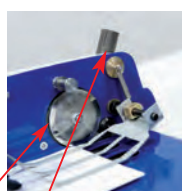

- ▶ Large envelope hopper with automatic, self adjusting envelope feed for envelope sizes up to 10" x 14"
- ▶ Cutting technology: Precise opening from the very left to the very right edge
- ▶ Reliable opening of large formats and thick letters up to 3/8" (10 mm), including overnight letter envelopes
- ▶ Quick and infinitely variable operator adjustments of the cutting depth
- ▶ Easy, trouble-free operation

1
Automatic, self adjusting feeder with **three** feeding belts. Perfect fit for larger envelopes

2
Strong self sharpening carbonized steel blades. Damage free from clips and staples

3
Useful and conveniently shaped receiving tray for opened letters and waste disposal

SPECIFICATIONS

Envelope Thickness	3/8" (10mm)
Maximum Envelopes Size	10" x 14"
Performance	Up to 420 envelopes/minute
Automatic, self adjusting feeding	Three feeding belts
Opening Technology	Cutting technology
Cutting Depth	1/30" to 1/6"
Dimensions (HxLxW)	8.5" x 33" x 11.5"
Weight	29 lbs.
Power Supply	120 V / 60 Hz